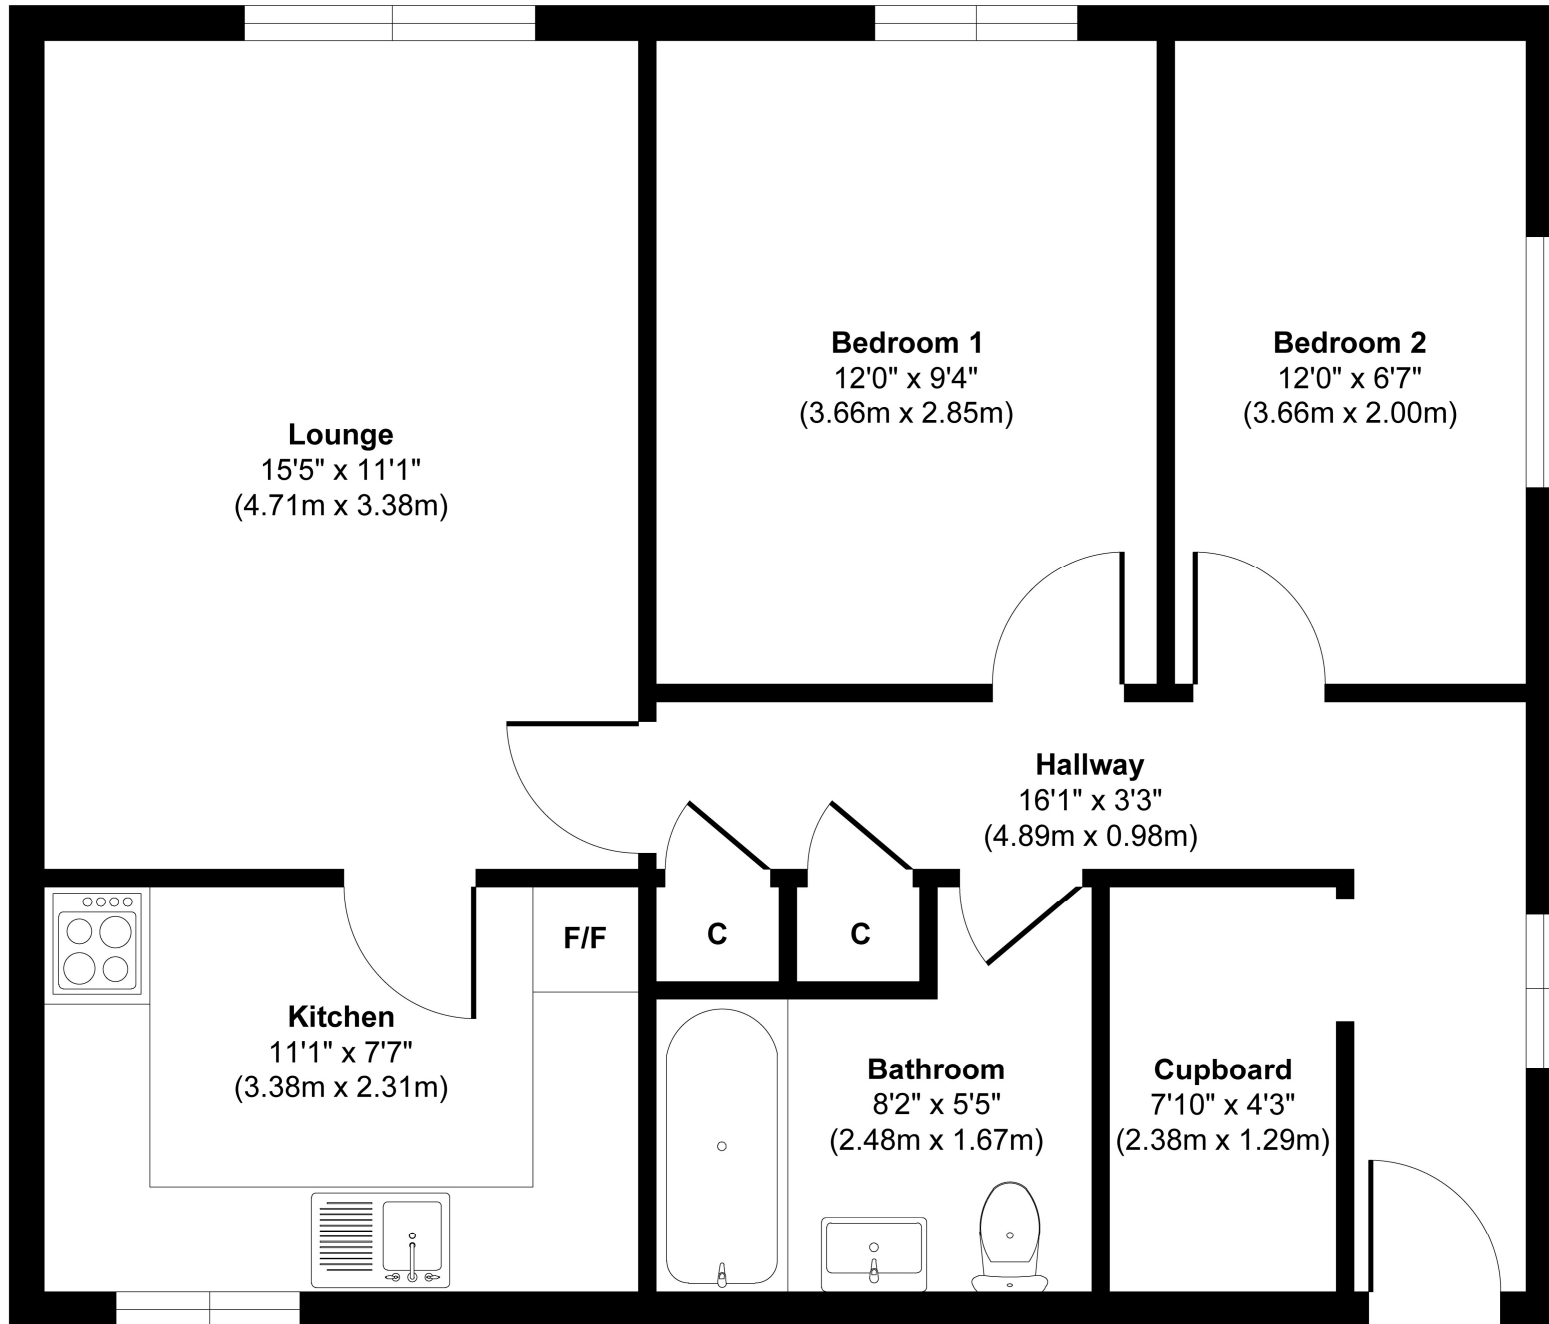

141 Mallows Green

Floor Plan

Approx. Gross Internal Floor Area 646 sq. ft / 60.02 sq. m

Illustration for identification purposes only, measurements are approximate, not to scale.

Produced by Elements Property